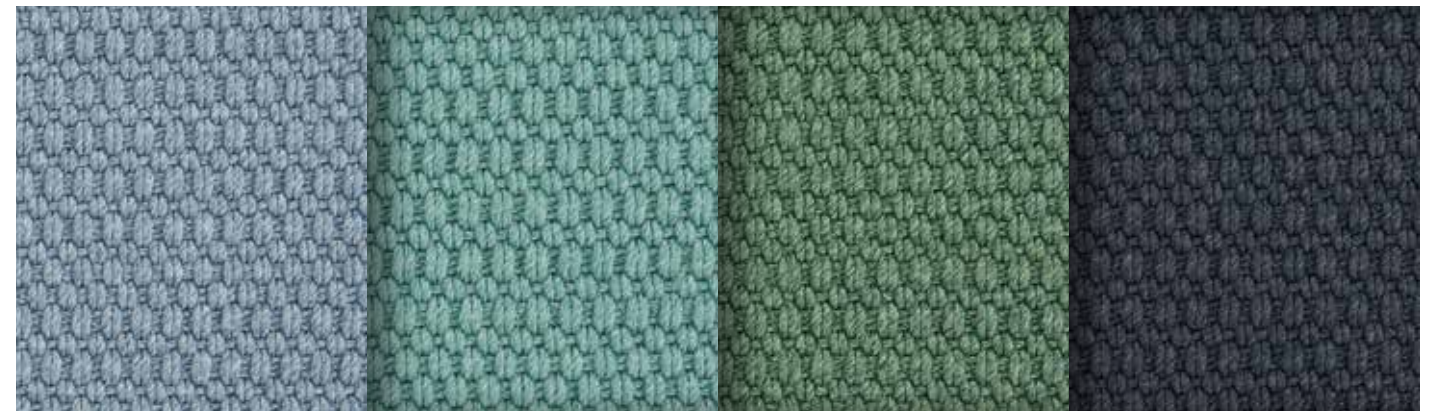

Custom area rug shown in color Aqua with Wherever Accents binding in Aqua.

SKY

AQUA

SPRUCE

DEEP BLUE