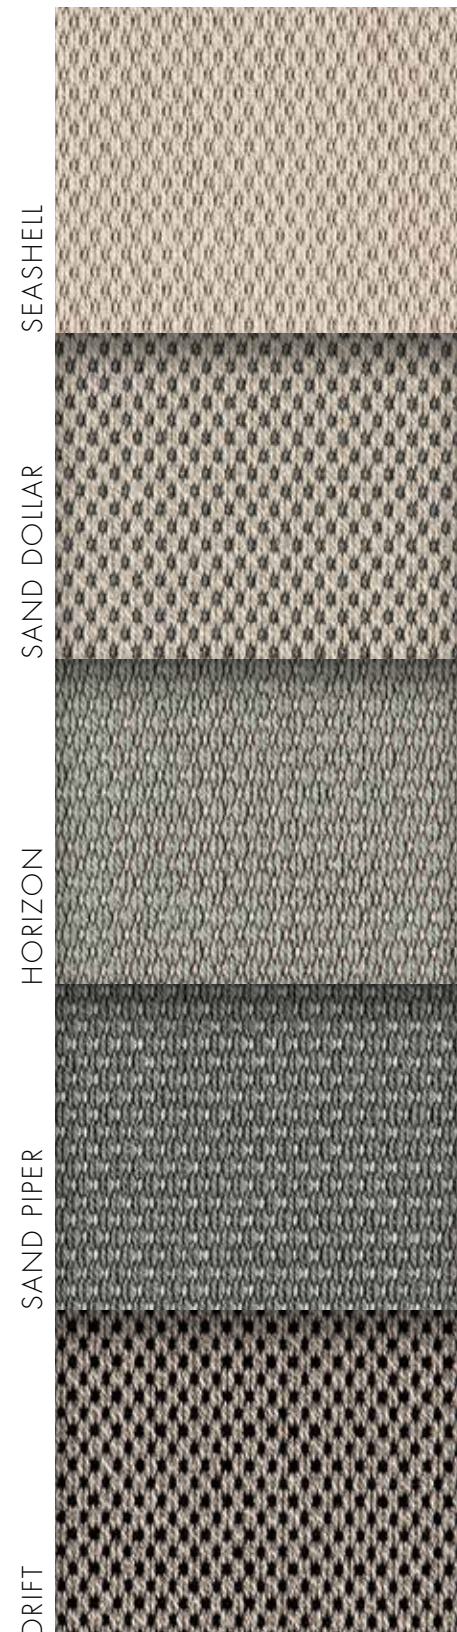

COROLLA

OUTER BANKS COLLECTION

100% UV Stabilized Polypropylene
 Flatweave Construction
 13'02" Roll Width
 0.47"W x 0.79"L Pattern Repeat
 Indoor/Outdoor Residential

Custom area rug shown in color Sand Piper with Outer Accents binding in Sand Piper.